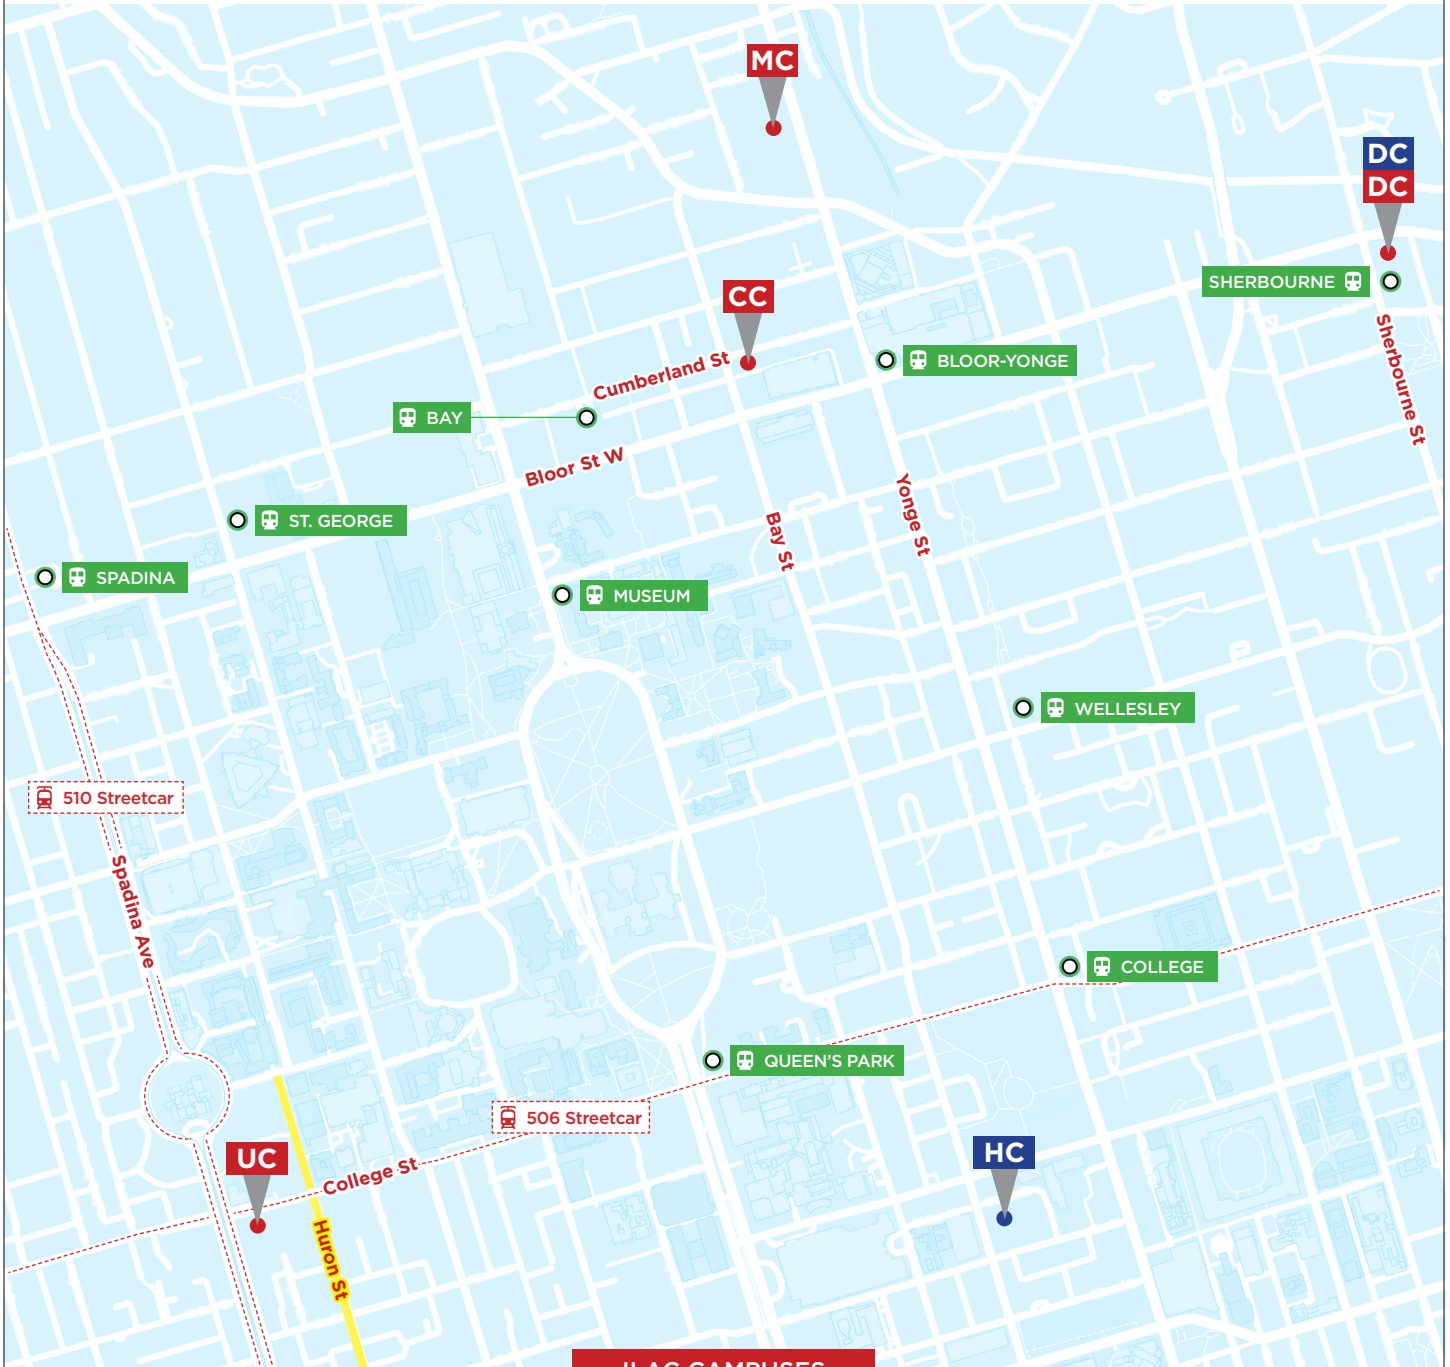

TORONTO CAMPUSES

ILAC CAMPUSES

- MC** Main Campus
920 Yonge St
- UC** University Campus
255 College St
- DC** Dream Campus (ILAC)
425 Bloor St E
- DC** Dream Campus (GILAC)
425 Bloor St E

- Student Services: 3rd Floor
- Student Services: Level 2
- Student Services: 4th Floor
- Georgian at ILAC classes:
2nd & 3rd Floors

- CC** Cumberland Building
1229 Bay St
2nd Floor in
Cumberland Terrace

Student Services: 2nd Floor

- HC** Heart Campus
655 Bay St

Fanshawe at ILAC classes:
2nd, 5th & 6th Floors
Student Services: 12th Floor