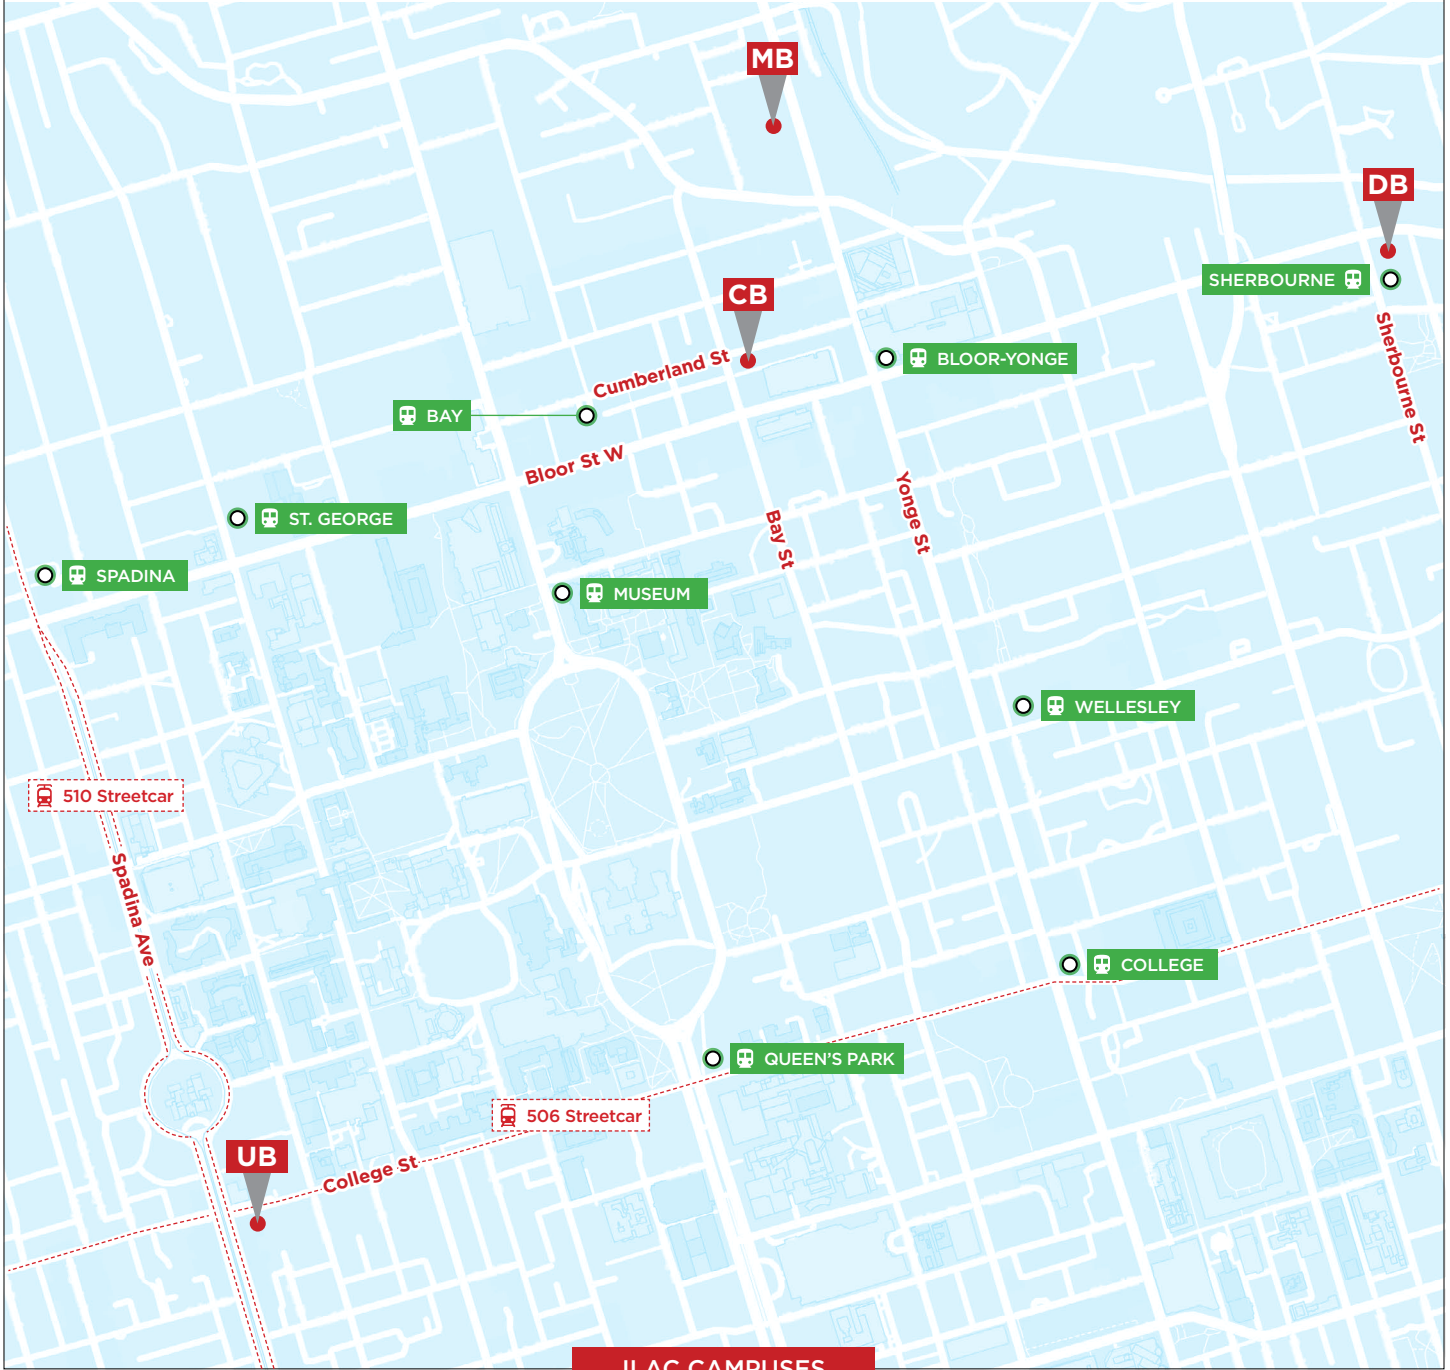

## ILAC CAMPUSES

- MB** Main Building  
920 Yonge St
- UB** University Pathway Bldg.  
255 College St

- Student Services: 3rd Floor
- Student Services: Level 2

- DB** Dream Building  
425 Bloor St E
- CB** Cumberland Building  
1229 Bay St  
2<sup>nd</sup> Floor in  
Cumberland Terrace

- Student Services: 4th Floor
- Student Services: 2nd Floor