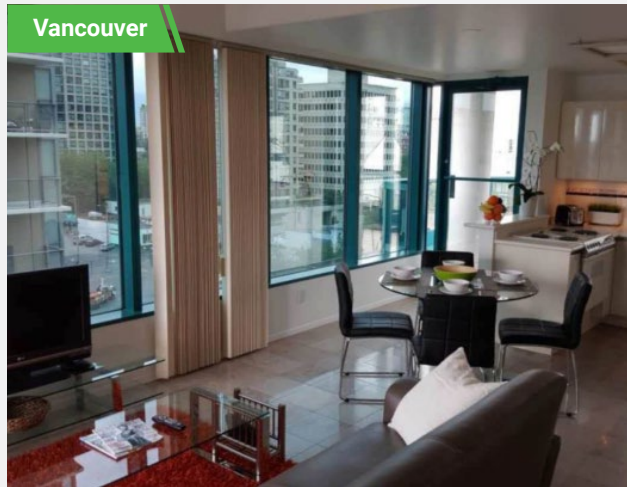

Vancouver

GEC Viva

Located just above Vancouver's False Creek marinas and only a short walk from the ocean, this deluxe residence has been named #7 in North America and #3 in Canada by the Most Luxurious Student Housing Community.

- Free Wi-Fi and Netflix
- Fitness centre
- Weekly housekeeping in common areas
- Kitchen, washer and dryer included
- Walking distance to ILAC
- Close to waterfront and:
  - Local sports venues
  - Granville Island Market
  - Mountain View
  - False Creek

Shared Room / Shared Bathroom	$345/week
Private Room / Shared Bathroom	$425/week

1311 Howe St. Vancouver BC V6Z 2P3