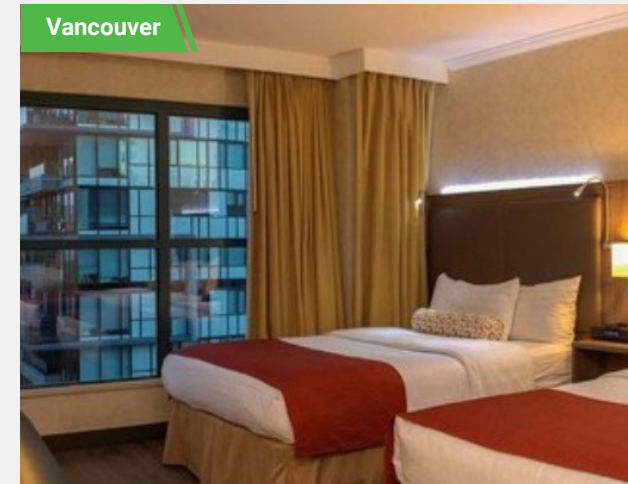

Shared Bedroom / Shared Bathroom	\$315/week
Private Bedroom / Shared Bathroom	\$395/week

7657 Cambie St, Vancouver BC V6P 3H8

Vancouver

GEC Granville

Located in the heart of downtown Vancouver, the GEC Granville residence is only a short walk from the city's shopping district, trendy Granville market and Gastown historic district. Enjoy a 24-hour fitness centre and sauna, breathtaking views of the city, and fully furnished suites.