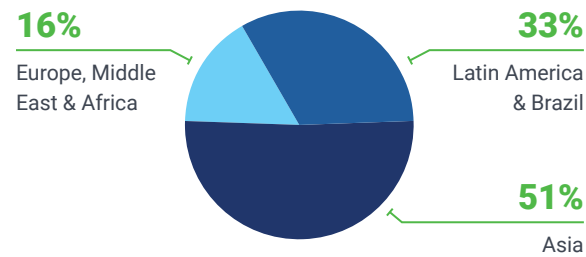

STUDENTS FROM
90+
COUNTRIES

ILAC welcomes students from more than 90 countries, making it one of the world's most diverse schools to learn English. You will make lifelong friends and truly global connections.

Nationalities

Toronto Campus

Vancouver Campus

Demographics

Toronto Campus

Vancouver Campus

Average age of ILAC student: **28.8 years old**

How we create your classroom experience: