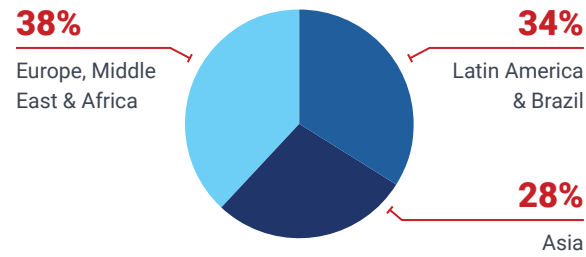

Student Diversity

STUDENTS FROM
90+
COUNTRIES

ILAC welcomes students from more than 90 countries, making it one of the world's most diverse schools to learn English. You will make lifelong friends and truly global connections.

Nationalities

Toronto Campus